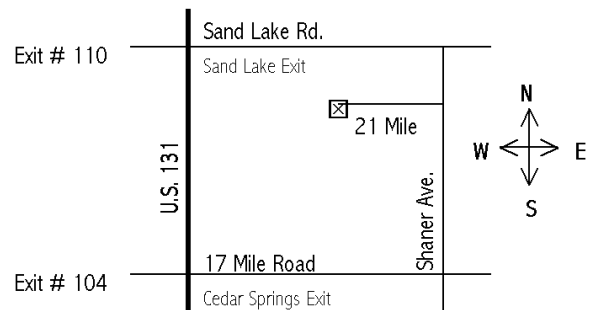

# Go-Getters Speed Show

June 6 ~ July 18

**Benefiting the Cedar Springs High School Equestrian Team**

**Red Flannel Saddle Club Show Grounds — Sand Lake, MI**

131 to Cedar Springs ~ East on 17 Mile Road to Shaner ~ North 3.5 Miles to 21 Mile Road ~ Show Grounds

## TROPHY CATEGORIES:

35 and Over  
 Women  
 Men  
 15 — 17  
 10 — 14  
 9 and Under

Visit our web page at [www.redflannelsaddleclub.org](http://www.redflannelsaddleclub.org)